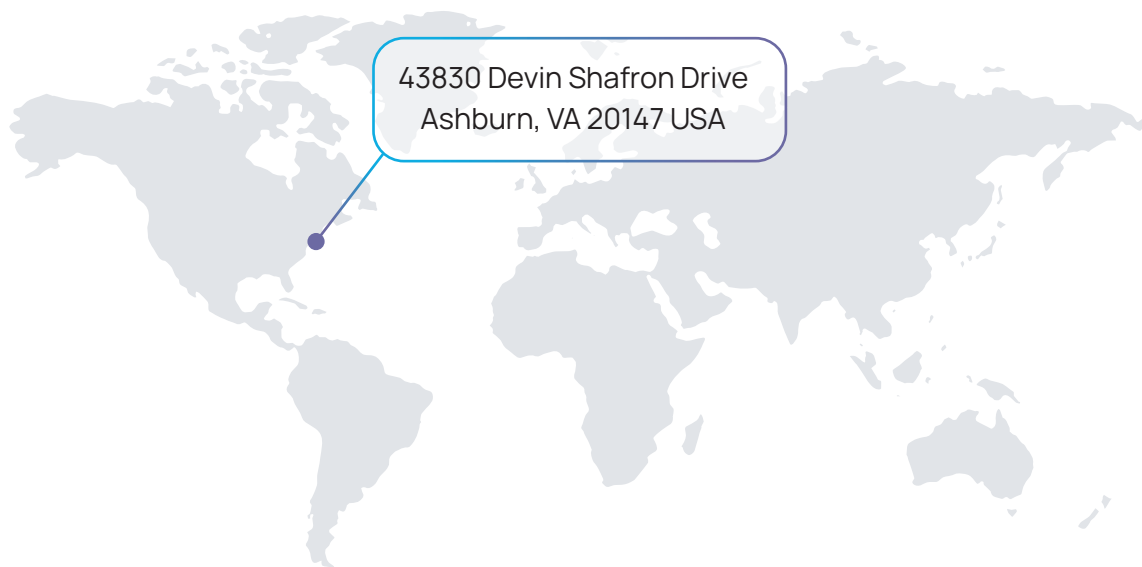

# ASHBURN, VIRGINIA

Just west of Washington, D.C., Summit's Ashburn data center is the premier traffic hub for the Eastern U.S.